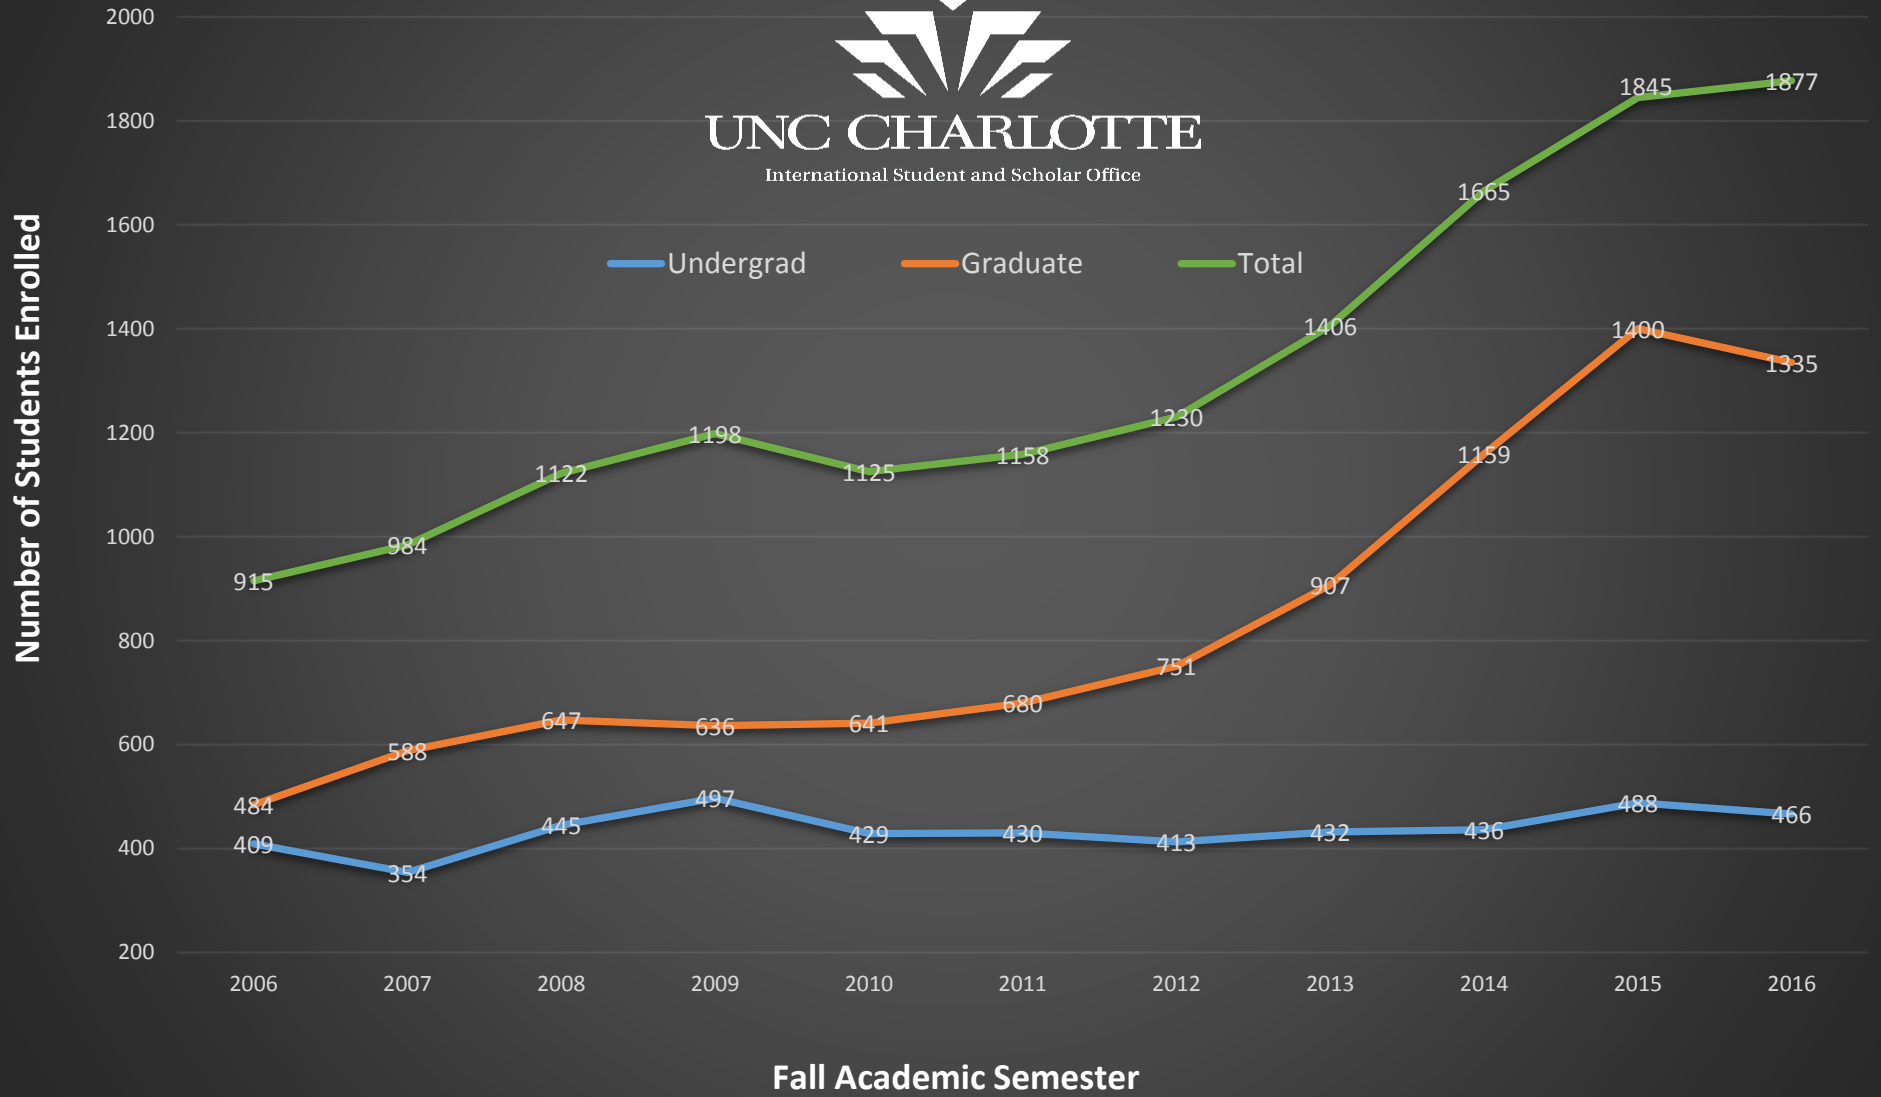

International Student Enrollment: 2006 - 2016

UNC CHARLOTTE
International Student and Scholar Office

STAKE YOUR CLAIM

isso.uncc.edu